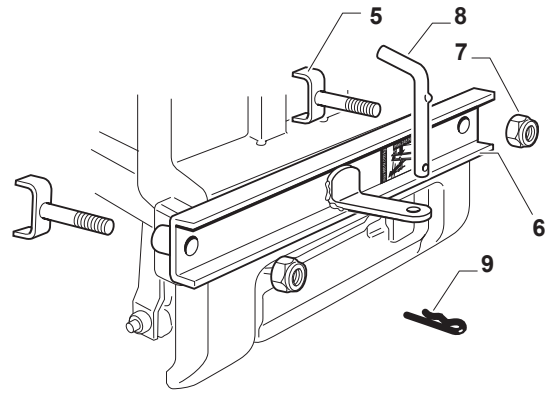

SDS 108 HYDRO

Ride-on SD98 - 108   Optionals On Request

Issue 20 - 2015

Fig.	Q.ty	Part No	Description	Notes
1	1	382869038/0	Muffler Protection	
2	4	125943008/0	Screw	
5	2	382650211/0	Stiffening	
6	1	382033111/0	Rod	
7	2	112155000/0	Nut	
8	1	125510021/1	Hitch Pin	
9	1	124487999/0	Spring Pin	
10	2	112815205/0	Screw	
11	1	325140107/0	Deflector	
12	2	325785473/0	Pin	
13	2	125580040/0	Pin	
14	2	118737221/0	Clip	
15	2	112292102/0	Nut	
16	2	112604899/0	Crown Fastener