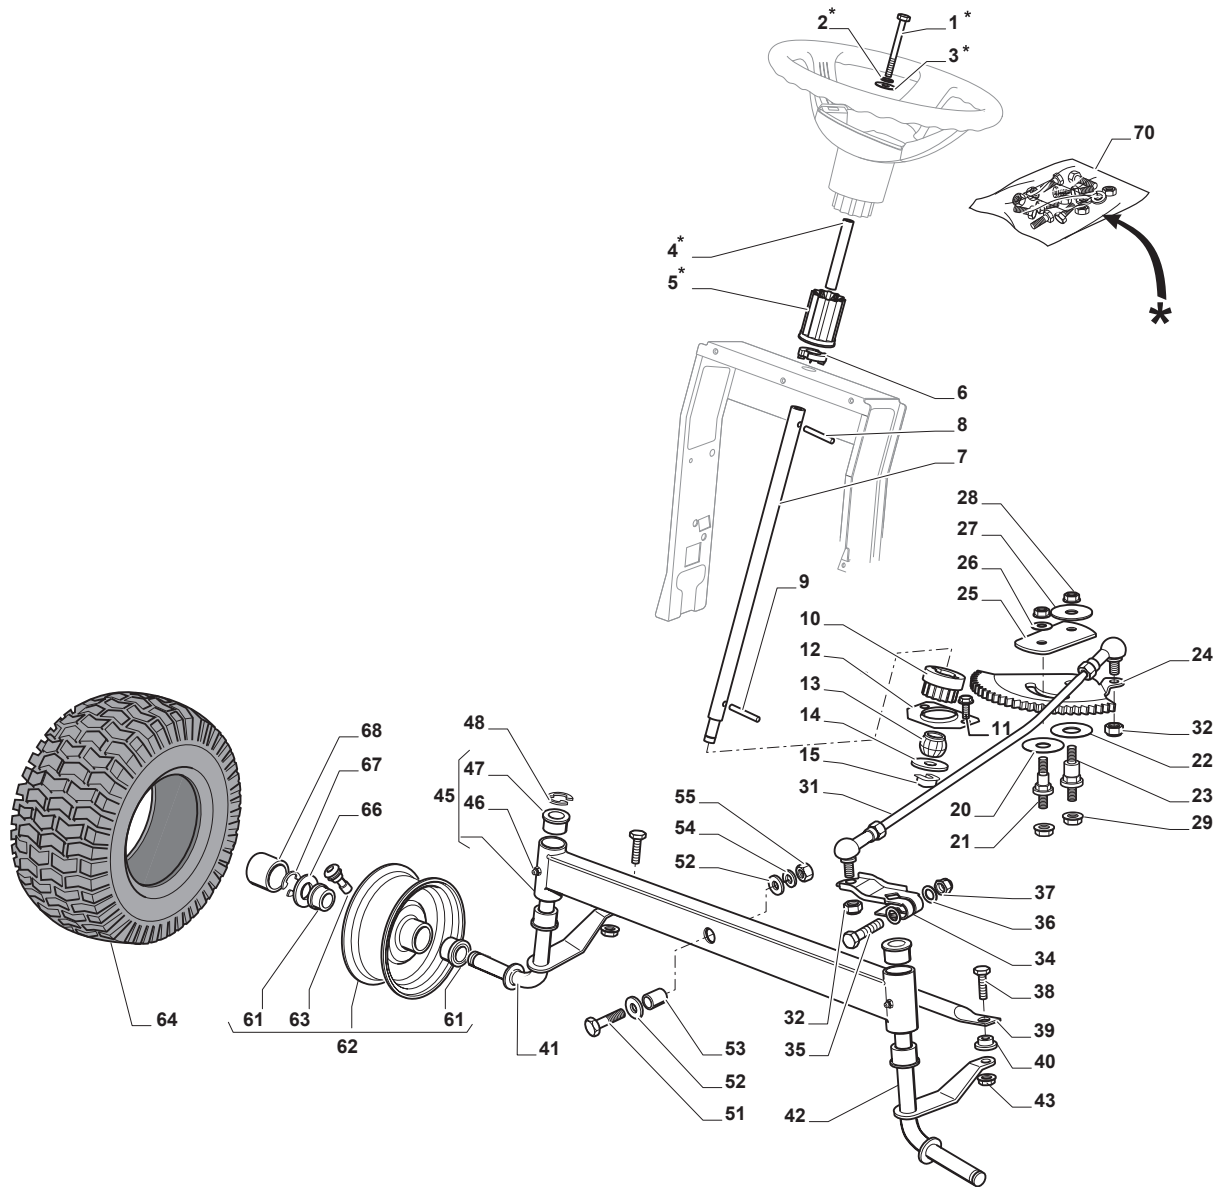

SDS 108 HYDRO

Ride-on SD98 - 108 Steering

Issue 20 - 2015

Fig.	Q.ty	Part No	Description	Notes
64	2	125590014/0	Tyre	13 inch
64	2	125590018/0	Tyre	13 inch - Stiga Models
64	2	125590020/0	Tyre	15 inch - Stiga Models
64	2	127590066/0	Tyre	15 inch
66	2	125670005/1	Washer	
67	2	112001010/0	Benzing Ring	
68	2	322110233/0	Hub Cover	Standard Black Cover
70	1	382180124/0	Screw	
68	2	322110239/0	Hub Cover	Stiga Style Cover