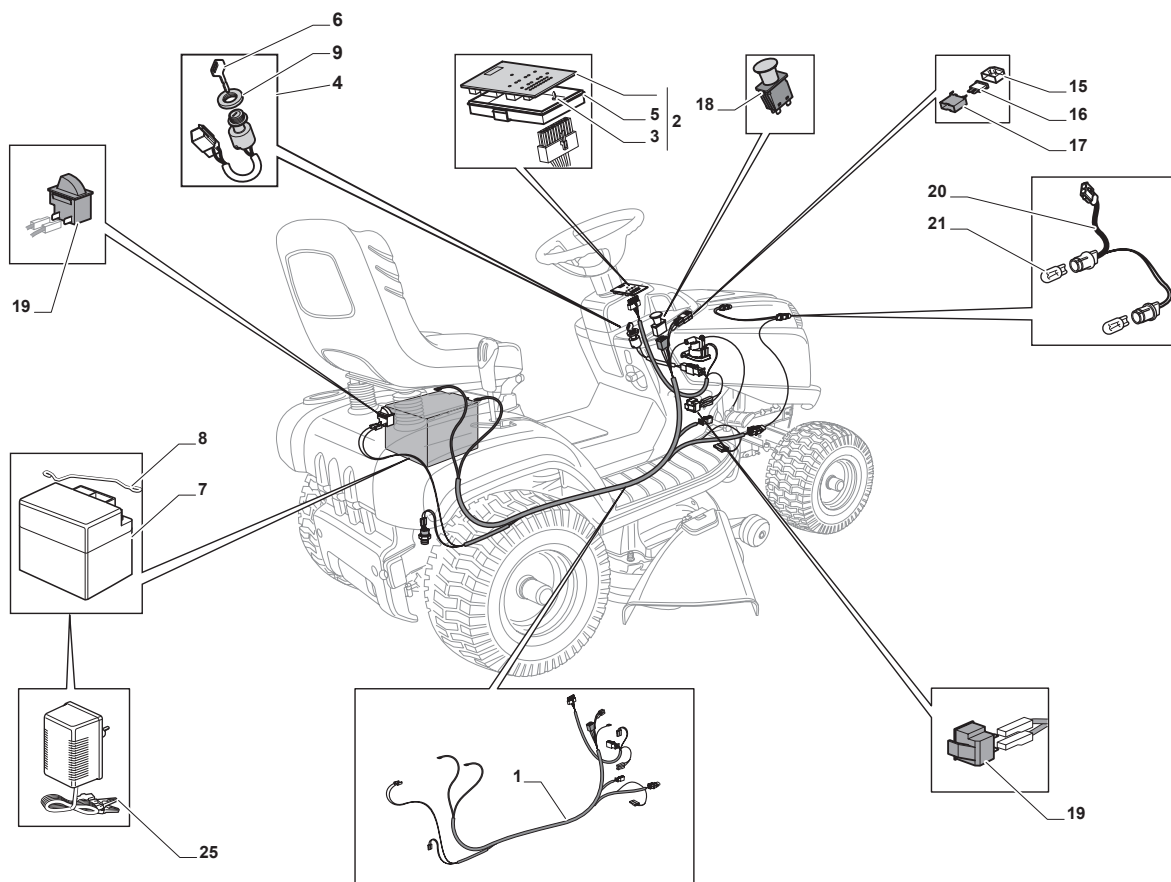

Fig.	Q.ty	Part No	Description	Notes
1	1	182040196/0	Cables Ass.Y	(for hydro)
2	1	382722443/0	Electronic Card	
3	1	112735101/0	Screw	
4	1	118450075/1	Starting Switch	
5	1	325600080/0	Card Protection	
6	1	118210023/0	Starting Key	
7	1	118120002/1	Battery	
8	1	125430265/0	Spring	
9	1	118400863/0	Screwed Ring	
15	2	133215000/0	Cover	
16	1	133340040/0	Fuse 10 A	
16	1	133340036/0	Fuse 25 A	
17	2	133500007/0	Fuse Carrier	
18	1	118450074/0	Clutch Switch	
19	2	119410613/0	Microswitch	
20	1	182040186/0	Cable	for LAMP Version
20	1	182040191/0	Cables Ass.Y	for LED Version
21	2	118459100/0	Lamp For Lights	
25	1	182180091/0	Battery Charger	UK Plugg
25	1	182180090/0	Battery Charger	CE Plugg