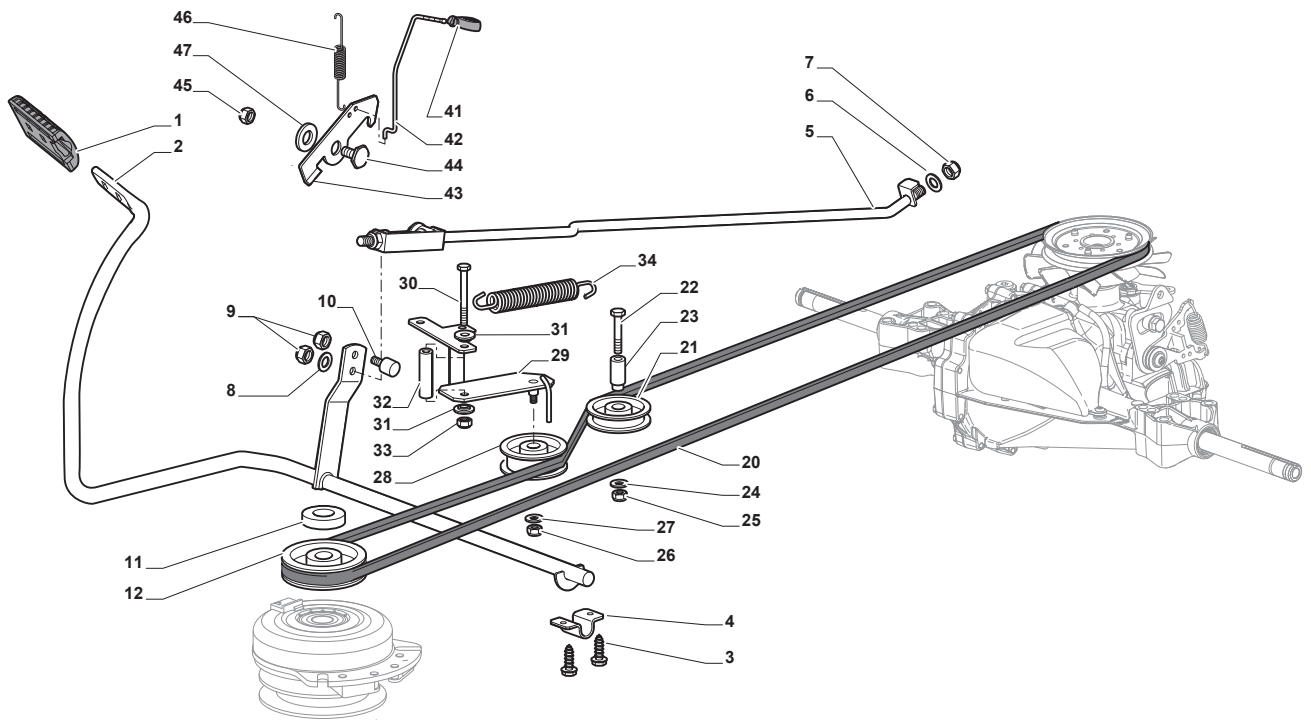

SDS 108 HYDRO

Ride-on SD98 - 108 Steering for B&S Engine with Oil Filter for STIGA
Models

Issue 20 - 2015

Fig.	Q.ty	Part No	Description	Notes
64	2	127590066/0	Tyre	15 inch
66	2	125670005/1	Washer	
67	2	112001010/0	Benzing Ring	
68	2	322110233/0	Hub Cover	Standard Black Cover
68	2	322110239/0	Hub Cover	Stiga Style Cover
70	1	382180124/0	Screw	

Fig.	Q.ty	Part No	Description	Notes
44	1	122524970/3	Pin	
1	1	325110409/0	Clamp Cover	
2	1	382000641/0	Pedal	
3	4	112735599/0	Screw	
4	2	325547231/0	Plate	
5	1	382000576/0	Rod	
6	1	112521360/0	Washer	
7	1	112156602/0	Nut	
8	1	325670011/0	Antifriction Washer	
9	2	112155000/0	Nut	
10	1	125510116/0	Pin	
11	1	125160021/0	Spacer	
12	1	125601577/0	Pulley	
20	1	135062003/0	Belt	
21	1	325601599/0	Pulley	
22	1	112691400/0	Screw	
23	1	125160083/0	Spacer	
24	1	112523060/0	Washer	
25	1	112155000/0	Nut	
26	1	112155000/0	Nut	
27	1	112523060/0	Washer	
28	1	125601554/0	Pulley	
29	1	382318245/0	Lever	
30	1	112691600/0	Screw	
31	2	125038002/1	Bushing	
32	1	125160027/0	Spacer	
33	1	112155000/0	Nut	
34	1	125430262/0	Spring	
41	1	125394509/1	Knob	
42	1	125033113/0	Rod	
43	1	325253011/1	Hook	
44	1	122524970/2	Fulcrum Pin	
45	1	112155000/0	Nut	
46	1	125430213/0	Spring	
47	1	112523060/0	Washer	