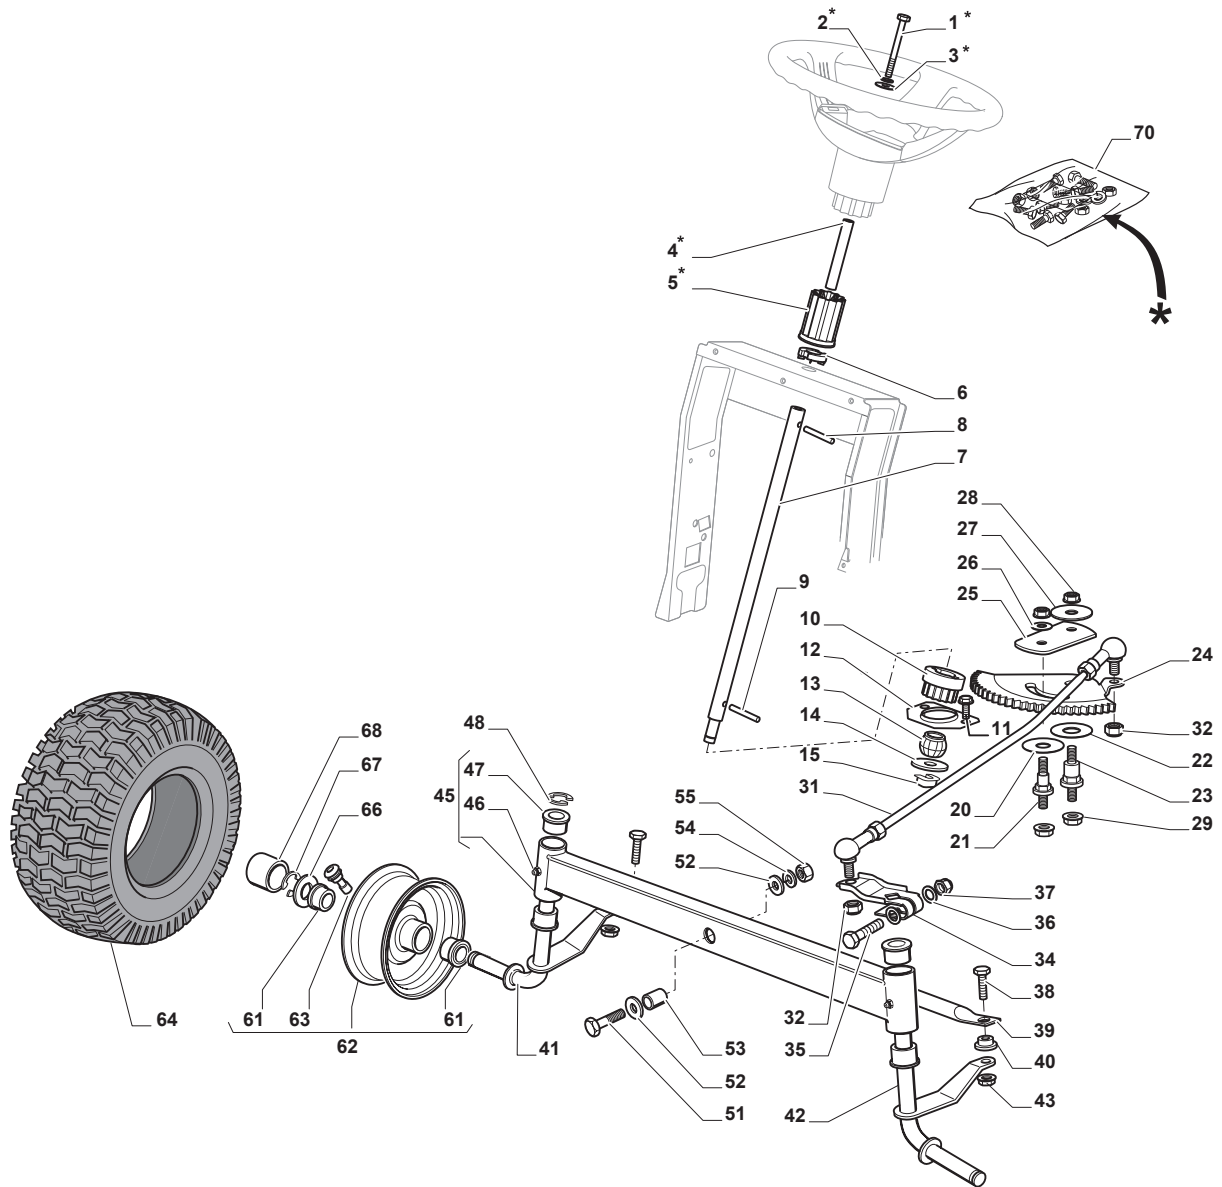

Fig.	Q.ty	Part No	Description	Notes
1	1	325076914/0	Hood, Front	Grey
1	1	325110463/0	Grey Central Cover	Grey - NCS8000N
1	1	325076922/0	Hood, Front	Black
2	1	325410903/0	Right Grill	
3	1	325410904/0	Left Grill	
4	1	325785365/0	Engine Hood Support	
5	4	112735403/0	Screw	
6	1	325263302/1	Air Intake Grill	
7	4	112728692/0	Screw	
8	1	325076912/0	Engine Hood Yellow	Yellow
8	1	325076913/0	Engine Hood Black	Black
8	1	325076939/0	Engine Hood Green	Green
9	2	114365477/0	Label	
11	1	325785298/0	Dashboard Support	
12	4	125943010/0	Screw	
13	2	325270325/0	Guide	
14	2	112735599/0	Screw	
15	3	112735406/0	Screw	
16	3	112523040/0	Washer	
17	1	325120259/0	Dashboard	
18	2	125943010/0	Screw	
19	2	325260003/0	Grommet	
21	1	325120203/0	Cover	
22	1	325605003/0	Button	
23	1	325256250/0	Screwed Ring	
25	1	325110396/1	Central Cover, Yellow	Yellow
25	1	325110397/1	Cover, Black	Black
25	1	325110448/0	Cover, Green	Green
26	1	125943010/0	Screw	
33	4	112735406/0	Screw	
34	1	325110399/0	Yellow Wheels Cover	Yellow
34	1	325110400/0	Black Wheels Cover	Black
34	1	325110445/0	Green Wheels Cover	Green
35	1	112437506/0	Plate	
36	2	125943010/0	Screw	
37	2	112735406/0	Screw	
38	2	112523040/0	Washer	
39	1	325547208/2	Plate	
40	2	125943010/0	Screw	
42	1	325110384/0	Right Footboard Cover	
43	1	325110385/0	Left Footboard Cover	
56	1	325207190/0	Cover	
57	4	112523050/0	Washer	
58	2	112735403/0	Screw	