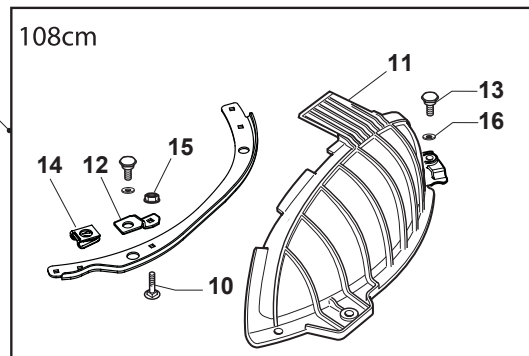

SDS 108 HYDRO

Ride-on SD98 - 108   Optionals On Request

Issue 20 - 2015

Fig.	Q.ty	Part No	Description	Notes
1	1	382869038/0	Muffler Protection	
2	4	125943008/0	Screw	
5	2	382650211/0	Stiffening	
6	1	382033111/0	Rod	
7	2	112155000/0	Nut	
8	1	125510021/1	Hitch Pin	
9	1	124487999/0	Spring Pin	
10	2	112815205/0	Screw	
11	1	325140107/0	Deflector	
12	2	325785473/0	Pin	
13	2	125580040/0	Pin	
14	2	118737221/0	Clip	
15	2	112292102/0	Nut	
16	2	112604899/0	Crown Fastener