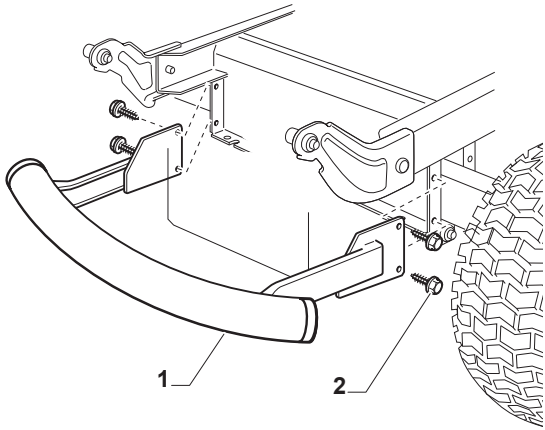

SDS 108 HYDRO

Ride-on SD98 - 108   Optionals On Request

Issue 20 - 2015

Fig.	Q.ty	Part No	Description	Notes
1	1	382869038/0	Muffler Protection	
2	4	125943008/0	Screw	
5	2	382650211/0	Stiffening	
6	1	382033111/0	Rod	
7	2	112155000/0	Nut	
8	1	125510021/1	Hitch Pin	
9	1	124487999/0	Spring Pin	
10	2	112815205/0	Screw	
11	1	325140107/0	Deflector	
12	2	325785473/0	Pin	
13	2	125580040/0	Pin	
14	2	118737221/0	Clip	
15	2	112292102/0	Nut	
16	2	112604899/0	Crown Fastener