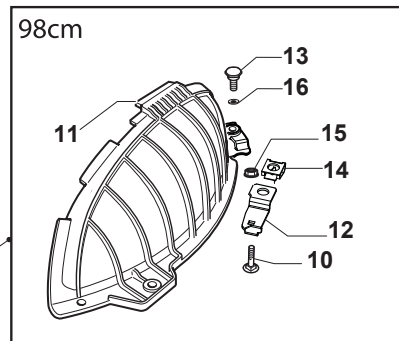

SDS 108 HYDRO

Ride-on SD98 - 108   Optionals On Request

Issue 20 - 2015

Fig.	Q.ty	Part No	Description	Notes
1	1	382869038/0	Muffler Protection	
2	4	125943008/0	Screw	
5	2	382650211/0	Stiffening	
6	1	382033111/0	Rod	
7	2	112155000/0	Nut	
8	1	125510021/1	Hitch Pin	
9	1	124487999/0	Spring Pin	
10	2	112815205/0	Screw	
11	1	325140107/0	Deflector	
12	2	325785473/0	Pin	
13	2	125580040/0	Pin	
14	2	118737221/0	Clip	
15	2	112292102/0	Nut	
16	2	112604899/0	Crown Fastener