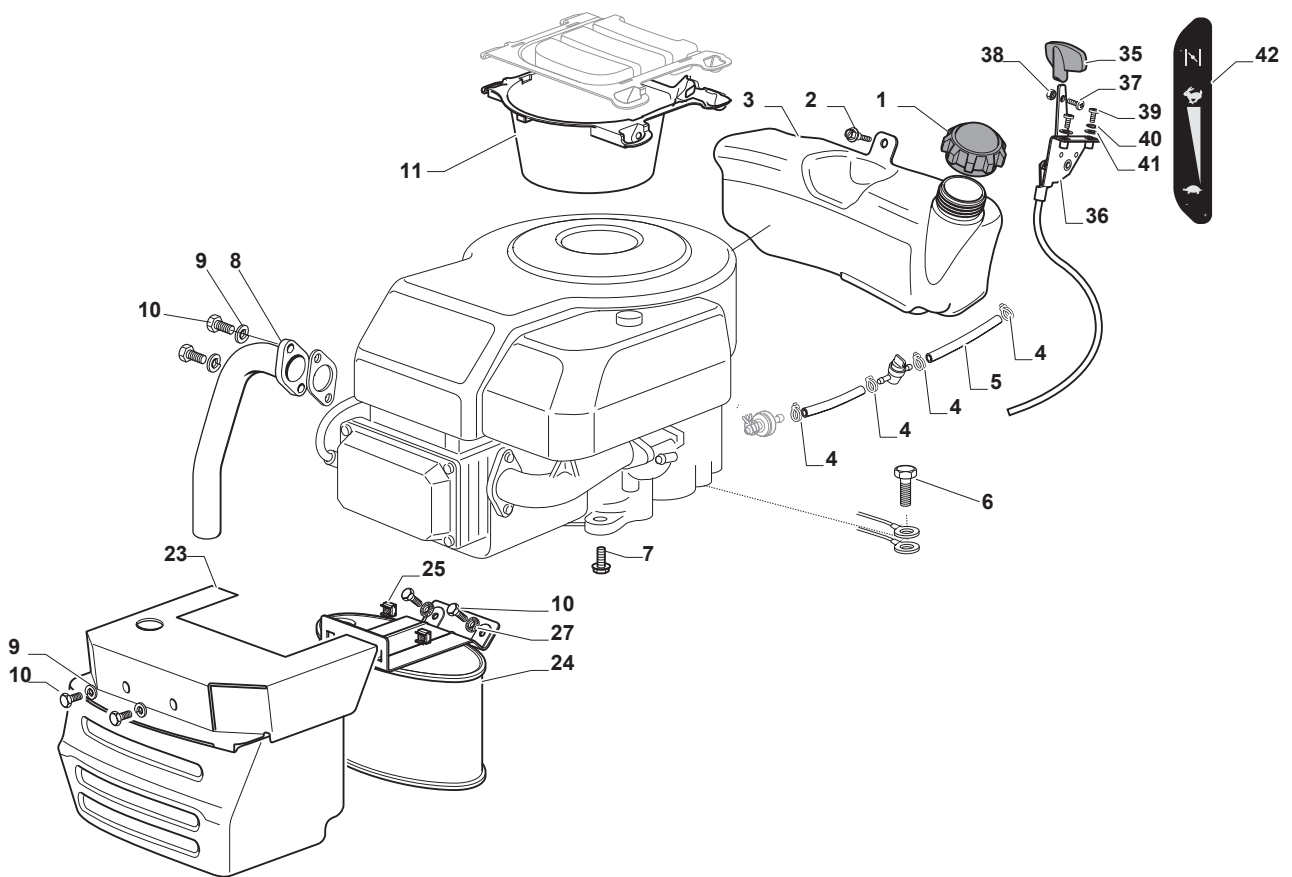

Fig.	Q.ty	Part No	Description	Notes
1	1	125795001/1	Cap	
2	4	125943010/0	Screw	
3	1	325735126/0	Fuel Tank	
4	2	118375051/1	Fair Led	
5	1	138780531/0	Fuel Tube	
6	3	112540260/0	Grower	
7	3	112793102/0	Screw	
8	4	112585100/0	Washer	
9	4	112735821/0	Screw	
10	2	112792611/0	Screw	
11	4	112360425/0	Nut	
12	1	118738256/0	Left Exhaust Connection	
13	1	118738257/0	Right Exhaust Connection	
14	2	112583500/0	Grower	
15	1	382598067/0	Muffler Protection	
16	1	182750003/0	Muffler Assy	
17	1	125430252/0	Spring	
18	1	118718000/0	Oil Emptying Syringe	
19	2	125090003/0	Choke Control	
20	2	133320022/0	Fastpoint Clamp Art.0384.Aa01	
21	1	182000201/2	Accelerator	
22	2	112521310/0	Washer	
23	2	112540020/0	Washer	
24	3	112726389/0	Screw	
25	1	325394531/0	Knob	
26	1	112290800/0	Nut	
27	1	114364617/0	Label	