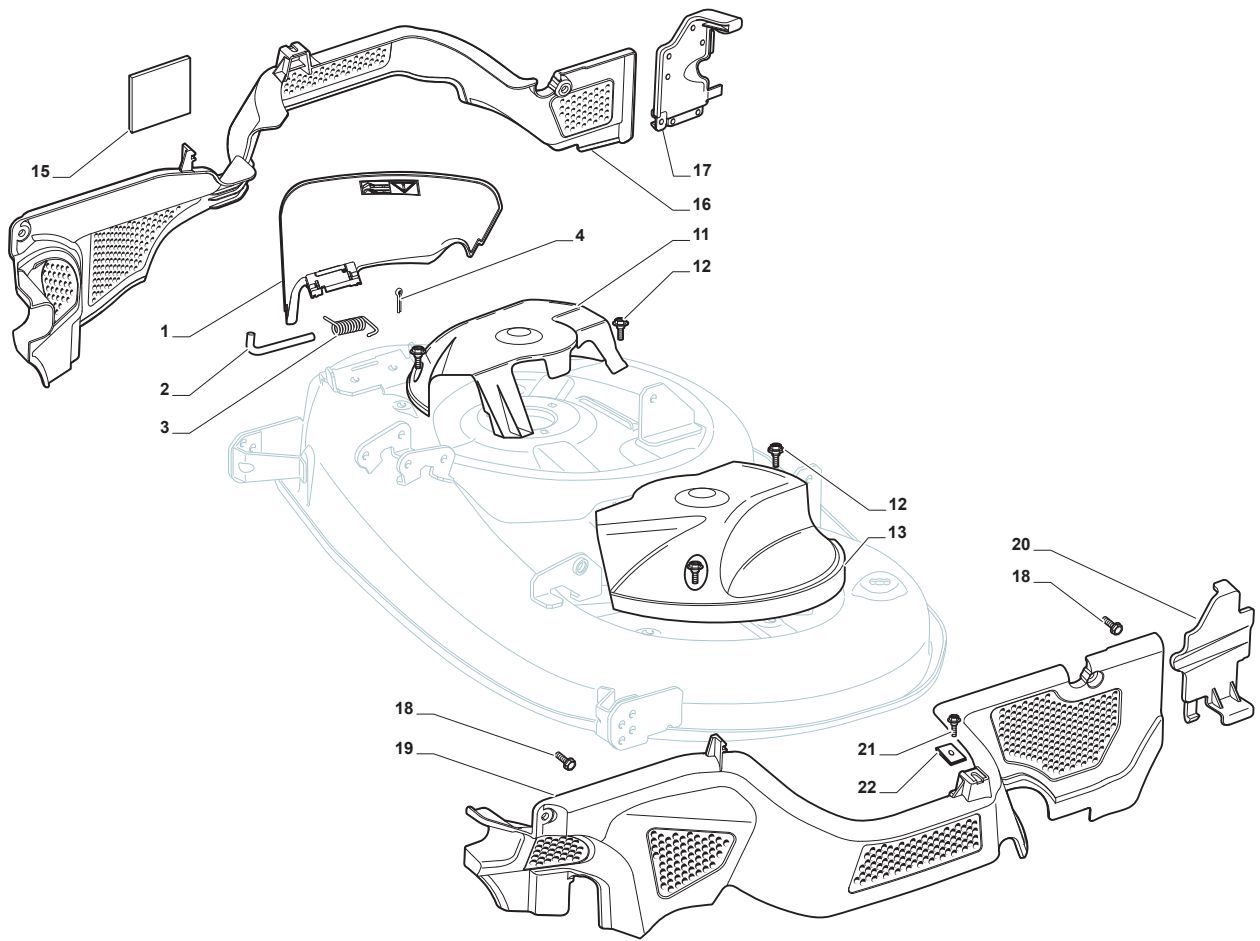

Fig.	Q.ty	Part No	Description	Notes
1	1	325600087/1	Exit Protection	
2	1	125510073/0	Fulcrum Pin	
3	1	125430242/1	Spring	
4	1	112141418/0	Cotter Pin	
11	1	325600088/0	Right Belt Protection Carter	
12	4	125943006/0	Screw	
13	1	325600089/0	Left Belt Protection	
16	1	325060154/0	Case	
17	1	325600082/0	Guard	
18	4	125943011/0	Screw	
19	1	325060155/0	Case	
20	1	325600083/0	Guard	
21	2	127943051/0	Screw	
22	2	112437506/0	Plate	