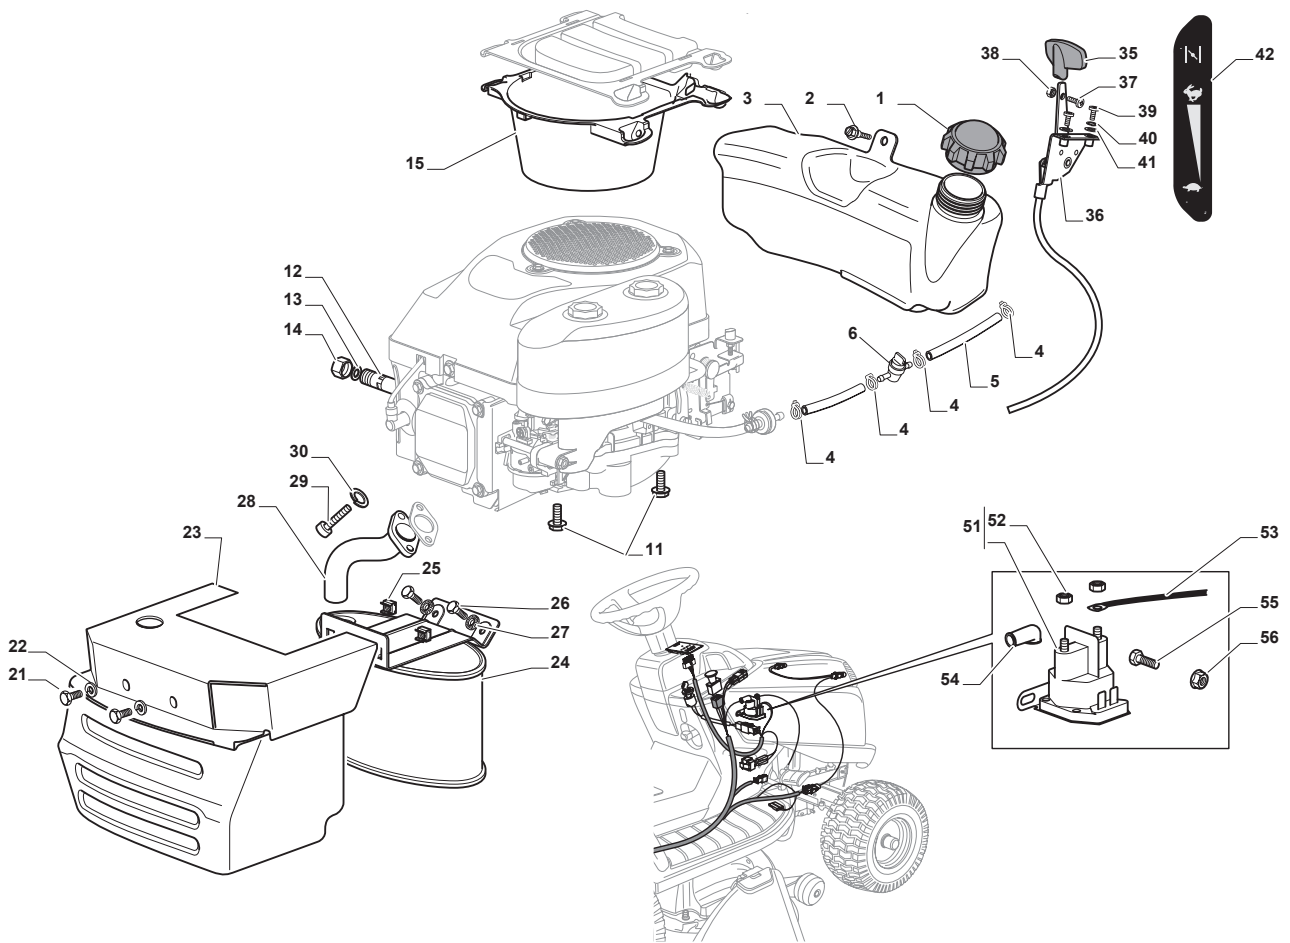

Fig.	Q.ty	Part No	Description	Notes
1	1	325600087/1	Exit Protection	
2	1	125510073/0	Fulcrum Pin	
3	1	125430242/1	Spring	
4	1	112141418/0	Cotter Pin	
11	1	325600088/0	Right Belt Protection Carter	
12	4	125943006/0	Screw	
13	1	325600089/0	Left Belt Protection	
16	1	325060154/0	Case	
17	1	325600082/0	Guard	
18	4	125943011/0	Screw	
19	1	325060155/0	Case	
20	1	325600083/0	Guard	
21	2	127943051/0	Screw	
22	2	112437506/0	Plate	