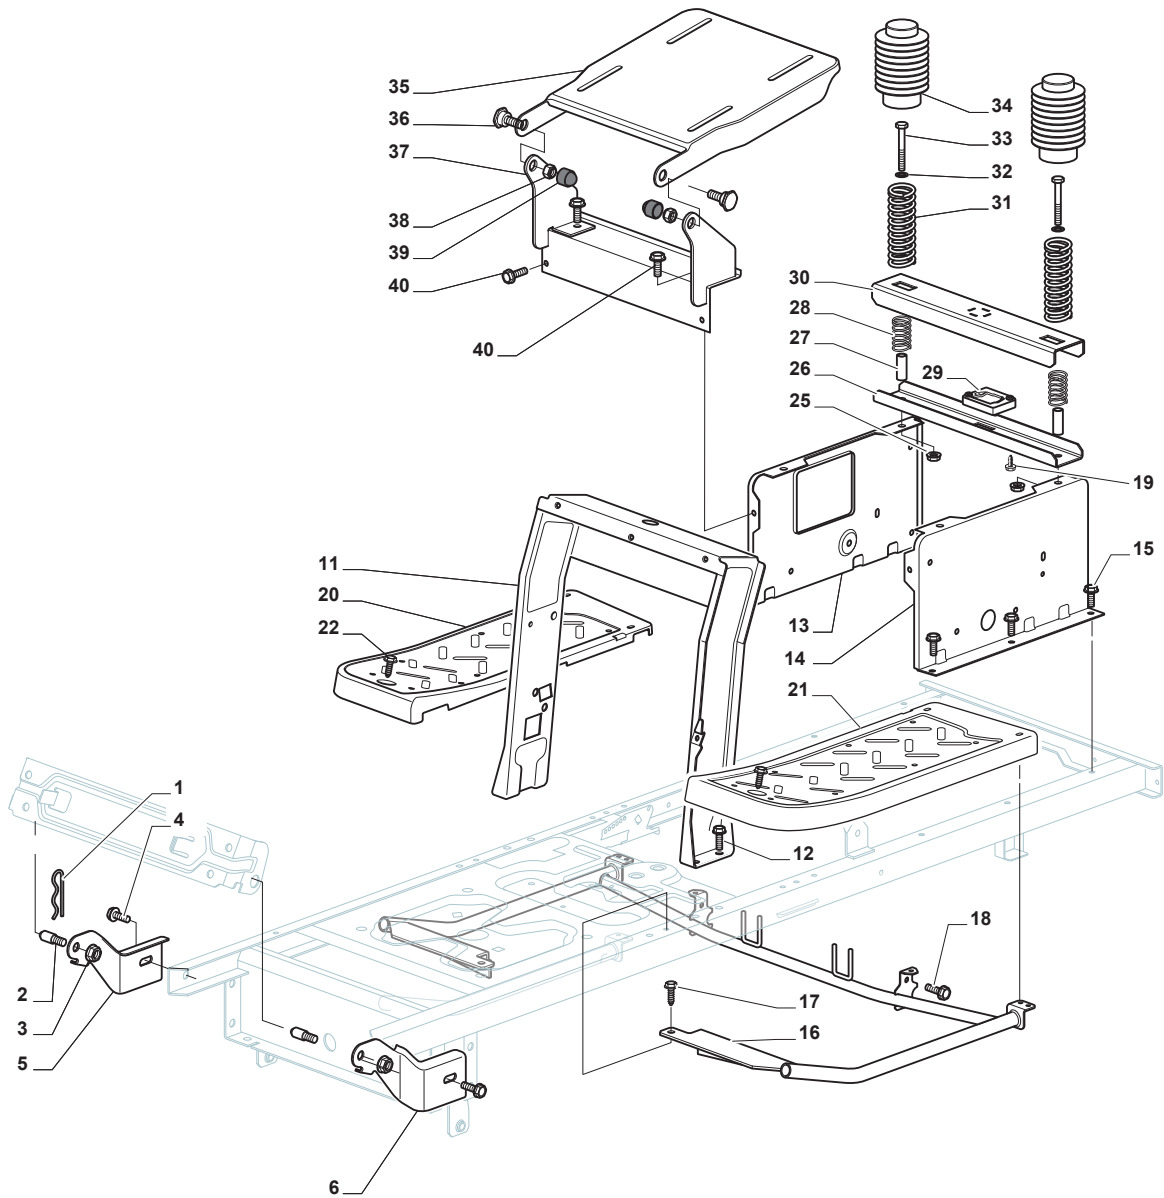

THIS INFORMATION IS NOT INTENDED FOR SALE OR RESALE, AND THIS NOTICE MUST REMAIN ON ALL COPIES.

Fig.	Q.ty	Part No	Description	Notes
36	2	122524970/3	Pin	
1	1	124487998/0	Cotter Pin	
2	2	125510079/1	Pin	
3	2	112155000/0	Nut	
4	2	112735599/0	Screw	
5	1	325547225/0	Right Plate	
6	1	325547227/0	Left Plate	
11	1	382785169/1	Steering Column Support	
12	4	125943009/0	Screw	
13	1	325785331/1	Right Seat Support	
14	1	325785333/1	Left Seat Support	
15	6	125943009/0	Screw	
16	1	382785179/0	Footboard Support	
17	2	125943009/0	Screw	
18	2	125943009/0	Screw	
19	2	112728686/0	Screw	
20	1	325500041/1	Right Footboard	
21	1	325500043/1	Left Footboard	
22	2	112735599/0	Screw	
25	2	112293201/0	Nut	
26	1	325820109/0	Seat Support	
26	1	325820109/1	Seat Support	
27	2	125160048/0	Spacer	
28	2	125430263/0	Spring	
29	1	325785379/1	Support	
30	1	325820111/1	Switch Comand Cross	
31	2	125430264/0	Spring	
32	2	112521350/0	Washer	
33	2	112691400/0	Screw	
34	2	325122002/0	Hood	
35	1	382547061/0	Plate	
37	1	382820151/0	Seat Support	
38	2	112155010/0	Nut	
39	2	118203854/0	Screw	
40	4	125943009/0	Screw	